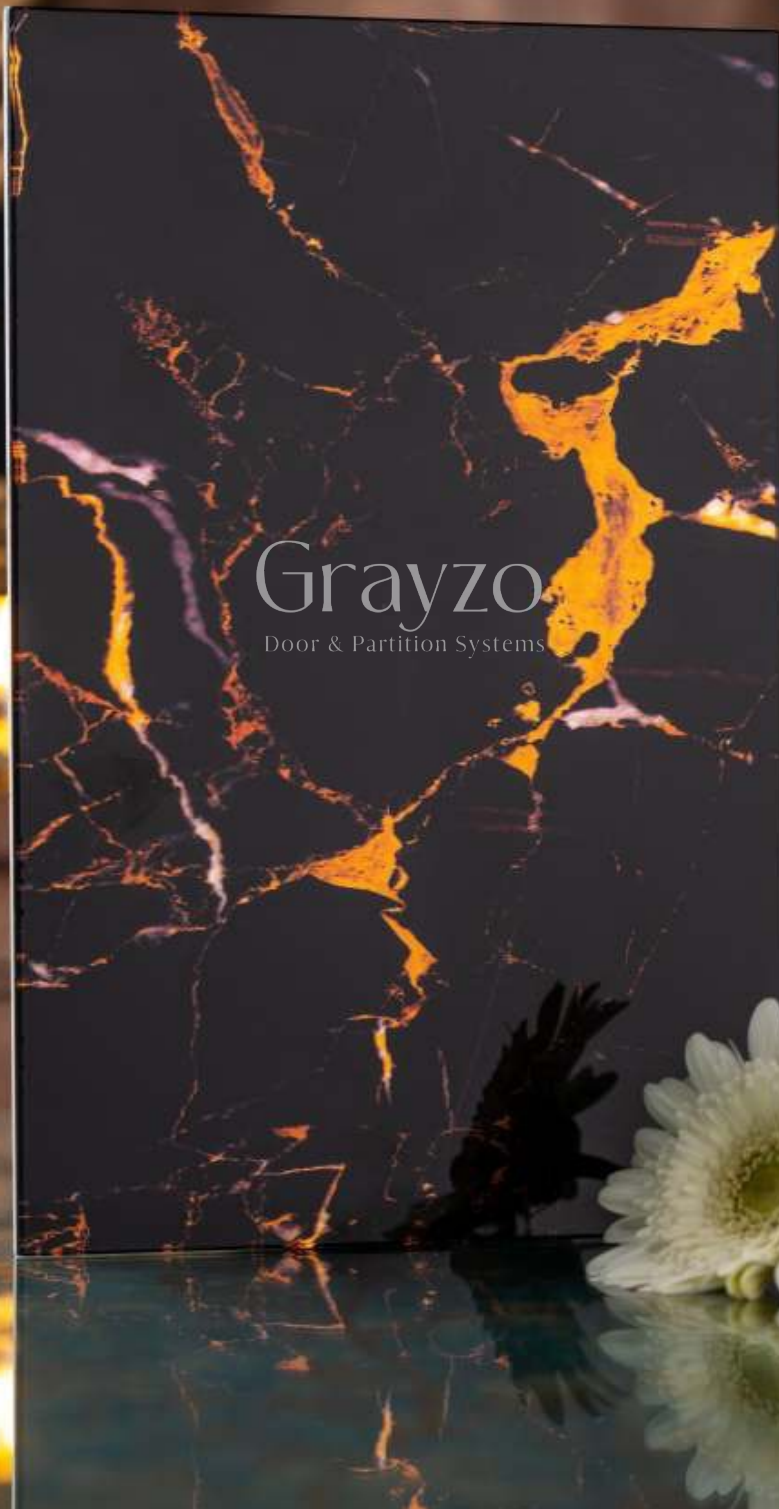

Grayzo
Door & Partition Systems

Product Details

Article Name : MARMO BLACK GOLD -25

Standard Size (WxH) : 1200x3000mm

Finishes Available :Gloss/Matt

Standard Thickness :8mm Laminated

- •This is a creative photograph. Actual product may vary.
- •Color may vary lot to lot. please ask for fresh sample before placing order.

Grayzo
Door & Partition Systems